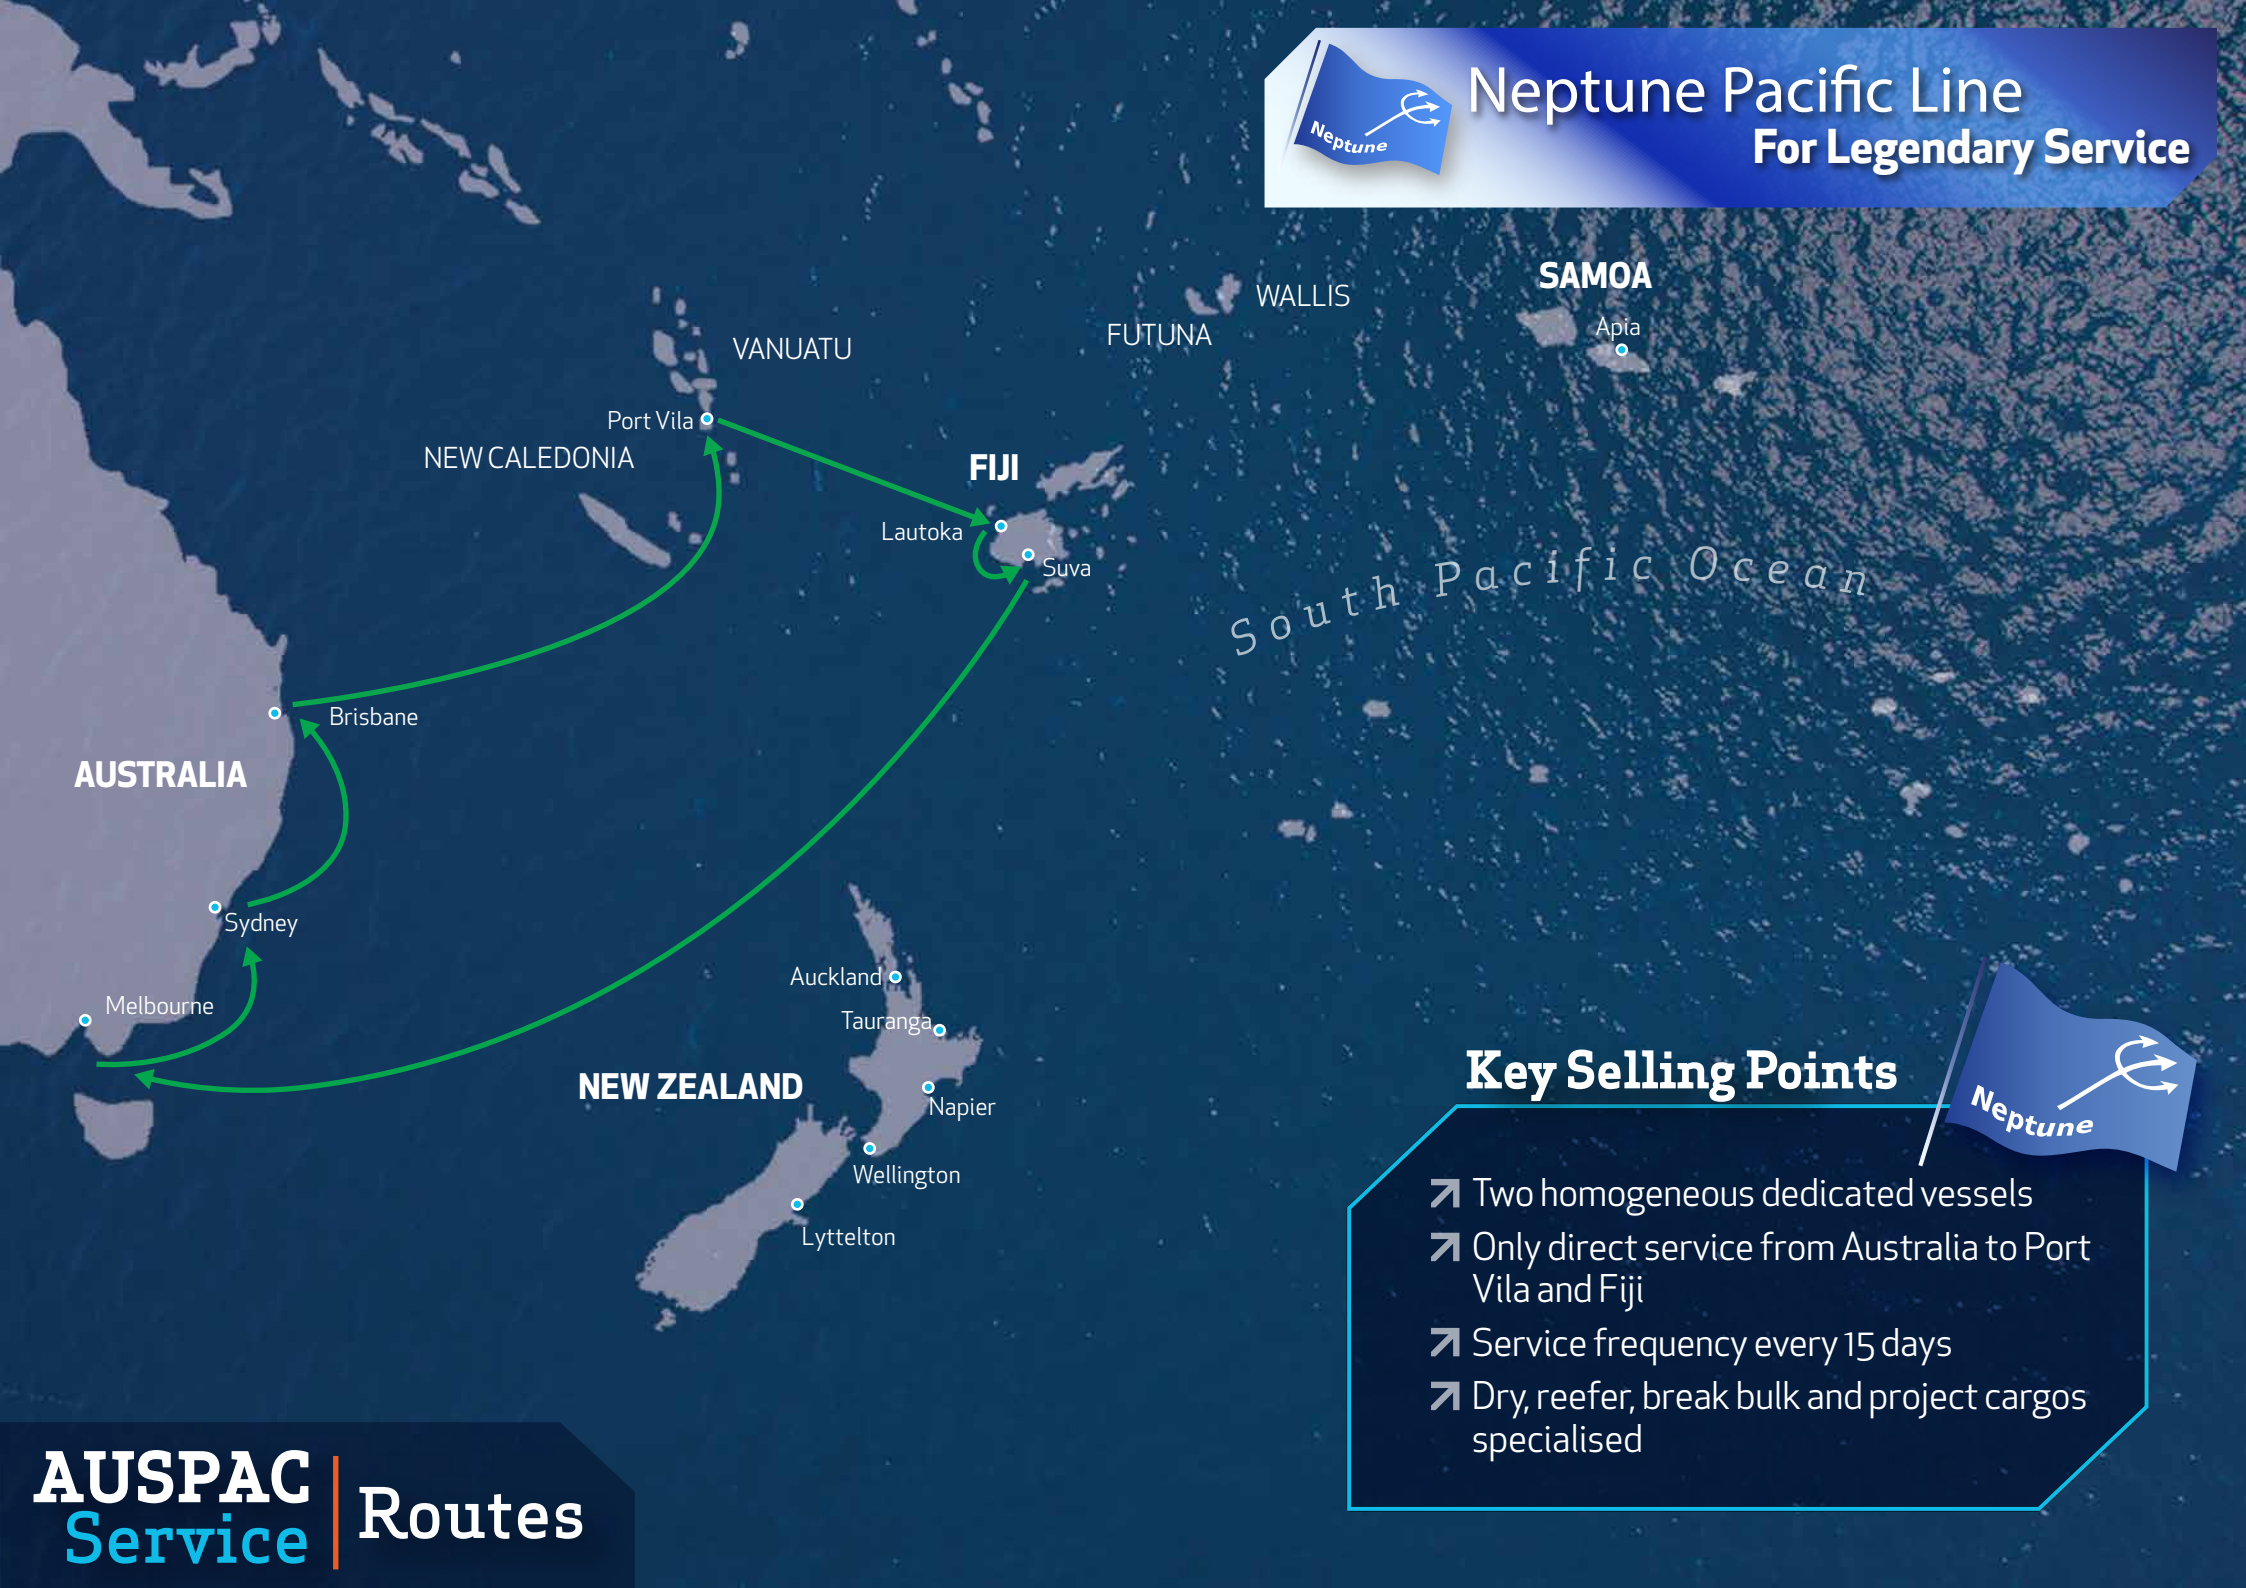

# Neptune Pacific Line For Legendary Service

## Key Selling Points

- Two homogeneous dedicated vessels
- Only direct service from Australia to Port Vila and Fiji
- Service frequency every 15 days
- Dry, reefer, break bulk and project cargos specialised