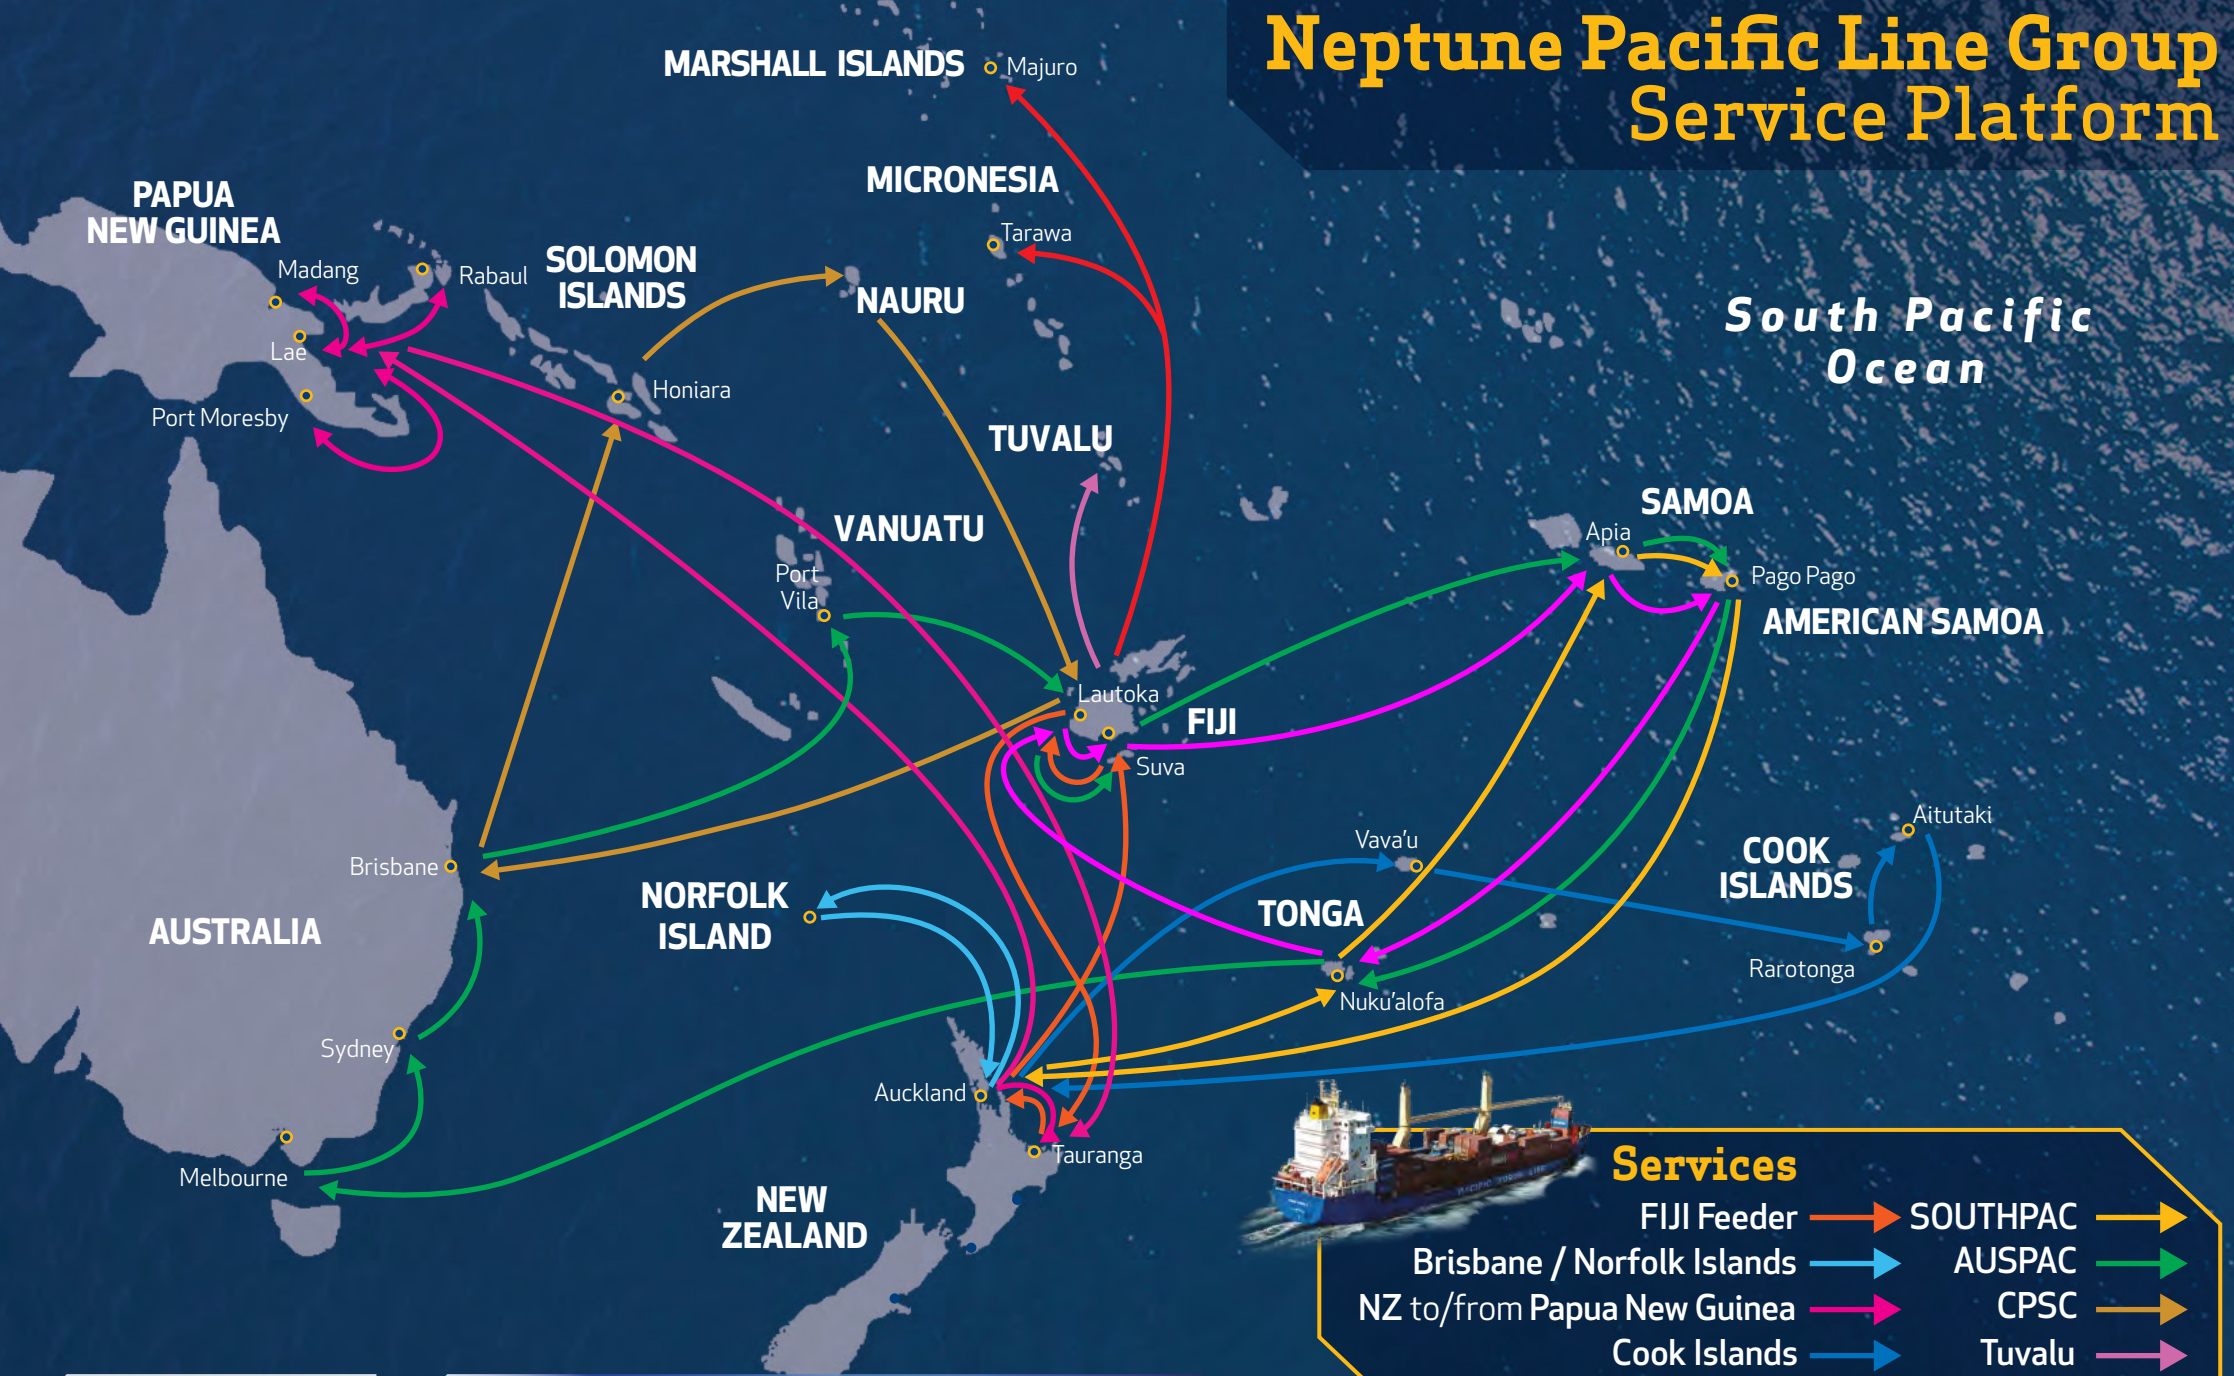

Neptune Pacific Line Group Service Platform

Services

- FIJI Feeder → SOUTH PAC
- Brisbane / Norfolk Islands → AUSPAC
- NZ to/from Papua New Guinea → CPSC
- Cook Islands → Tuvalu
- NZ to/from Micronesia → InterIsland