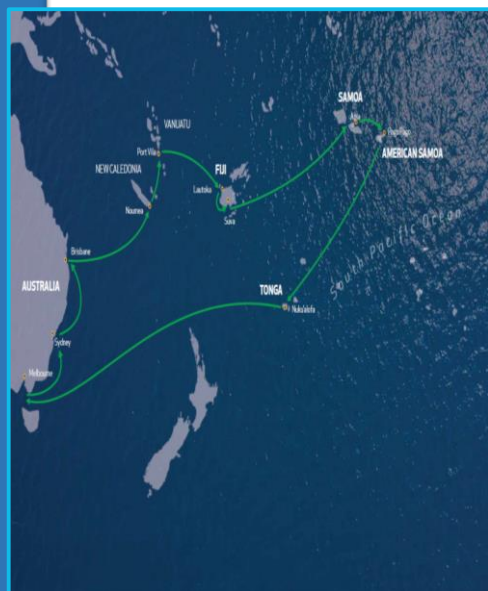

Australia Service

Last Update: 08th February 2019

Updates

Australia to Vanuatu, Fiji & American Samoa

Vessel	VOY	LLOYDS	MELBOURNE	SYDNEY	BRISBANE	PORT VILA	LAUTOKA	SUVA	PAGO PAGO
Melanesian Pride	010N	8809189	SAILED	SAILED	07-08 Feb	14-Feb	16-17 Feb	17-18 Feb	21-22 Feb
Forum Samoa 4	011N	8901705	15-16 Feb	18-19 Feb	21-22 Feb	01-02 Mar	04-05 Mar	05-07 Mar	09-10 Mar
Melanesian Pride	011N	8809189	05-06 Mar	08-09 Mar	11-13 Mar	19-20 Mar	22-23 Mar	24-25 Mar	28-Mar
Forum Samoa 4	012N	8901705	22-24 Mar	26-27 Mar	29-30 Mar	06-07 Apr	09-10 Apr	11-12 Apr	15-Apr
Melanesian Pride	012N	8809189	09-11 Apr	13-14 Apr	16-17 Apr	24-25 Apr	27-28 Apr	29-30 Apr	3-May

Fiji to Australia

VESSEL	VOY	LLOYDS	LAUTOKA	SUVA	MELBOURNE	SYDNEY	BRISBANE
Melanesian Pride	010S	8809189	16-17 Feb	17-18 Feb	05-06 Mar	08-09 Mar	11-13 Mar
Forum Samoa 4	011S	8901705	04-05 Mar	05-07 Mar	22-24 Mar	26-27 Mar	29-30 Mar
Melanesian Pride	011S	8809189	22-23 Mar	24-25 Mar	09-11 Apr	13-14 Apr	16-17 Apr
Forum Samoa 4	012S	8901705	09-10 Apr	11-12 Apr	27-29 Apr	01-02 May	04-05 May
Melanesian Pride	012S	8809189	27-28 Apr	29-30 Apr	15-17 May	19-20 May	22-23 May

Fiji & Australia to Honiara & Nauru

VESSEL	VOY	LLOYDS	MELBOURNE	SYDNEY	BRISBANE	SUVA	HONIARA	NAURU
CAPT QUIROS	076N	9210713	SAILED	SAILED	SAILED	SAILED	SAILED	ARRIVED
HIGHLAND CHIEF	1905N	9689940	09-10 Feb	12-13 Feb	15-16 Feb	No Service	6-Mar	No Service
CAPT QUIROS	077N	9210713	SAILED	SAILED	19-21 Feb	27-28 Feb	5-Mar	9-Mar
MORobe CHIEF	1907N	9766047	25-26 Feb	28Feb-02Mar	04-05 Mar	No Service	23-Mar	No Service
CAPT QUIROS	078N	9210713	TBC	TBC	25-27 Mar	06-07 Apr	12-Apr	16-Apr
HIGHLAND CHIEF	1909N	9689940	15-16 Mar	18-19 Mar	21-23 Mar	No Service	10-Apr	No Service
MORobe CHIEF	1911N	9766047	02-03 Apr	05-07 Apr	09-10 Apr	No Service	29-Apr	No Service
Centralised to Brisbane								