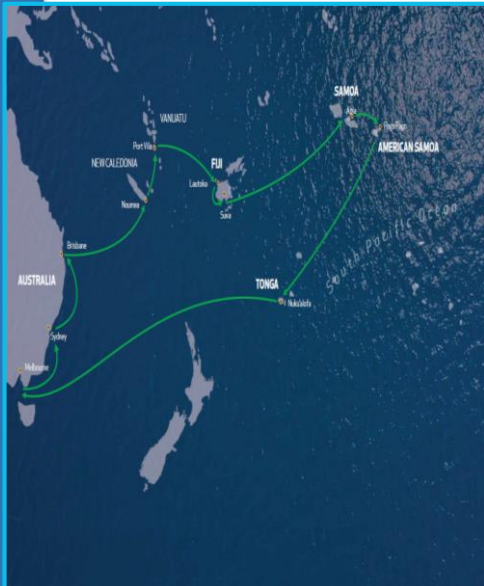

## Australia to Vanuatu, Fiji & American Samoa

Vessel	VOY	LLOYDS	MELBOURNE	SYDNEY	BRISBANE	PORT VILA	LAUTOKA	SUVA	PAGO PAGO
Melanesian Pride	009N	8809189	SAILED	02-03 Jan	05-06 Jan	12-Jan	14-15 Jan	16-17 Jan	19-Jan
Forum Samoa 4	010N	8901705	12-13 Jan	15-16 Jan	18-20 Jan	26-27 Jan	29-30 Jan	31Jan-01Feb	4-Feb
Melanesian Pride	010N	8809189	01-02 Feb	04-05 Feb	07-08 Feb	14-15 Feb	17-18 Feb	19-20 Feb	22-23 Feb
Forum Samoa 4	011N	8901705	17-18 Feb	20-22 Feb	24-25 Feb	03-05 Mar	07-08 Mar	09-10 Mar	12-13 Mar
Melanesian Pride	011N	8809189	07-09 Mar	11-12 Mar	14-15 Mar	22-23 Mar	25-26 Mar	27-28 Mar	31-Mar

## Fiji to Australia

VESSEL	VOY	LLOYDS	LAUTOKA	SUVA	MELBOURNE	SYDNEY	BRISBANE
Melanesian Pride	009S	8809189	14-15 Jan	16-17 Jan	01-02 Feb	04-05 Feb	07-08 Feb
Forum Samoa 4	010S	8901705	29-30 Jan	31Jan-01Feb	17-18 Feb	20-22 Feb	24-25 Feb
Melanesian Pride	010S	8809189	17-18 Feb	19-20 Feb	07-09 Mar	11-12 Mar	14-15 Mar
Forum Samoa 4	011S	8901705	07-08 Mar	09-10 Mar	25-27 Mar	29-30 Mar	01-02 Apr
Melanesian Pride	011S	8809189	25-26 Mar	27-28 Mar	12-14 Apr	16-17 Apr	19-20 Apr

## Fiji & Australia to Honiara & Nauru

VESSEL	VOY	LLOYDS	MELBOURNE	SYDNEY	BRISBANE	SUVA	HONIARA	NAURU
HIGHLAND CHIEF	1901N	9689940	08-09 Jan	11-12 Jan	14-15 Jan	No Service	2-Feb	No Service
CAPT QUIROS	076N	9210713	SAILED	02-03 Jan	14-16 Jan	8-Jan	21-Jan	25-Jan
MOROB CHIEF	1903N	9766047	21-22 Jan	24-25 Jan	27-28 Jan	No Service	15-Feb	No Service
HIGHLAND CHIEF	1905N	9689940	07-08 Feb	10-12 Feb	14-16 Feb	No Service	4-Mar	No Service
CAPT QUIROS	077N	9210713	TBC	TBC	9-11 Feb	22-23 Feb	27-Feb	3-Mar
MOROB CHIEF	1907N	9766047	26-27 Feb	01-02 Mar	04-06 Mar	No Service	23-Mar	No Service
HIGHLAND CHIEF	1909N	9689940	15-16 Mar	18-20 Mar	22-23 Mar	No Service	9-Apr	No Service
Centralised to Brisbane								